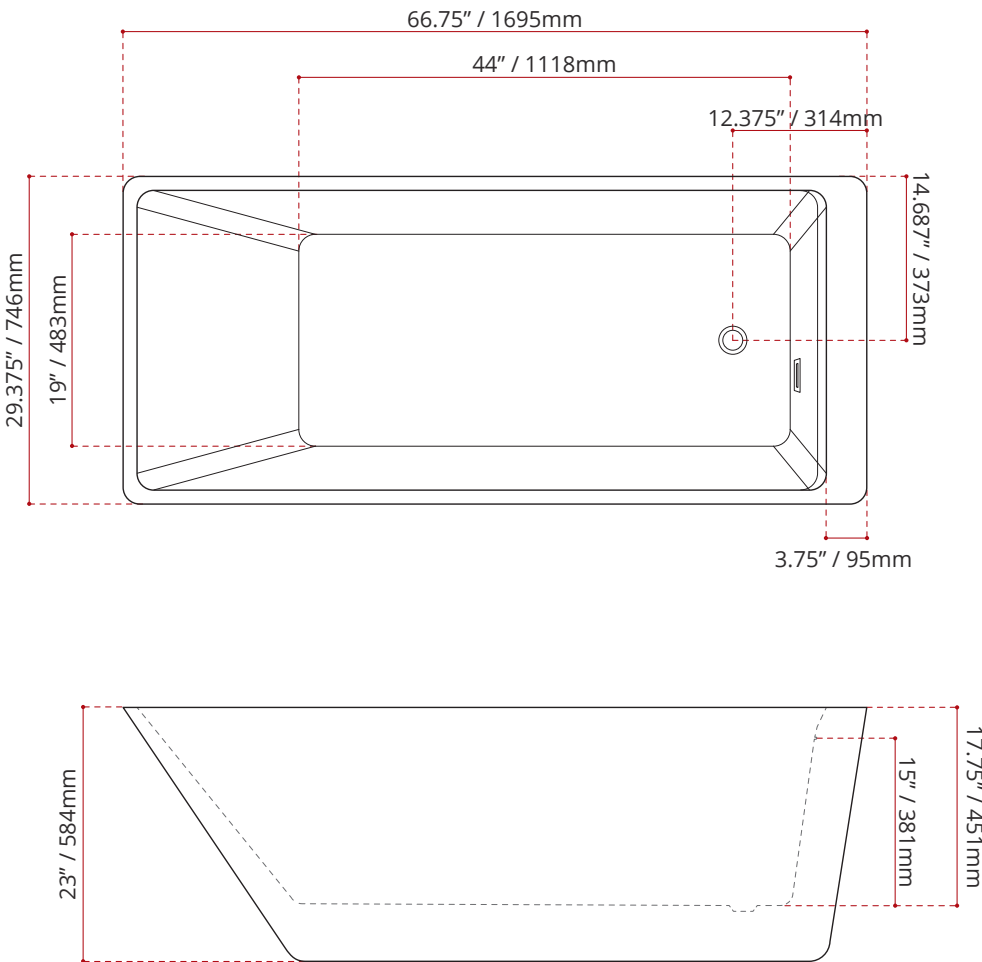

Product images are for illustration purposes only. Actual product(s) may vary.

MODEL No.	FINISH
<b>924</b>	<b>GW</b> GLOSS WHITE

DIMENSIONS	WATER DEPTH	CAPACITY
<ul style="list-style-type: none"> <li>• Length: 66.75" / 1695mm</li> <li>• Width: 29.375" / 746mm</li> <li>• Height: 23" / 584mm</li> </ul>	15" / 381mm Drain to overflow	54 gal. 204 litres of water

**PRODUCT INFORMATION:**

Valley's JUSTINIAN freestanding bath features simple lines moulded to provide great comfort and tranquility. This model offers a versatile look, as it features space for a deck-mounted faucet. **This tub comes with an integral slotted overflow and a chrome pop-up drain is included.** Complies with CSA & IAPMO standards

**SHIPPING INFORMATION:**

- Length: 68" / 1730mm
- Width: 30.7" / 780mm
- Height: 24.4" / 620mm
- Net Weight: 56 kg / 123 lbs.
- Gross Weight: 71 kg / 157 lbs.

**CUSTOMIZE YOUR TUB**

ALL UPCHARGE OPTIONS ARE MADE TO ORDER  
- NO REFUND - NO RETURN -

EXTERIOR FINISH OPTION

**colour**me  
VALLEY

DISCLAIMER: Measurements may vary ± ¼" (Diagram Not to scale)